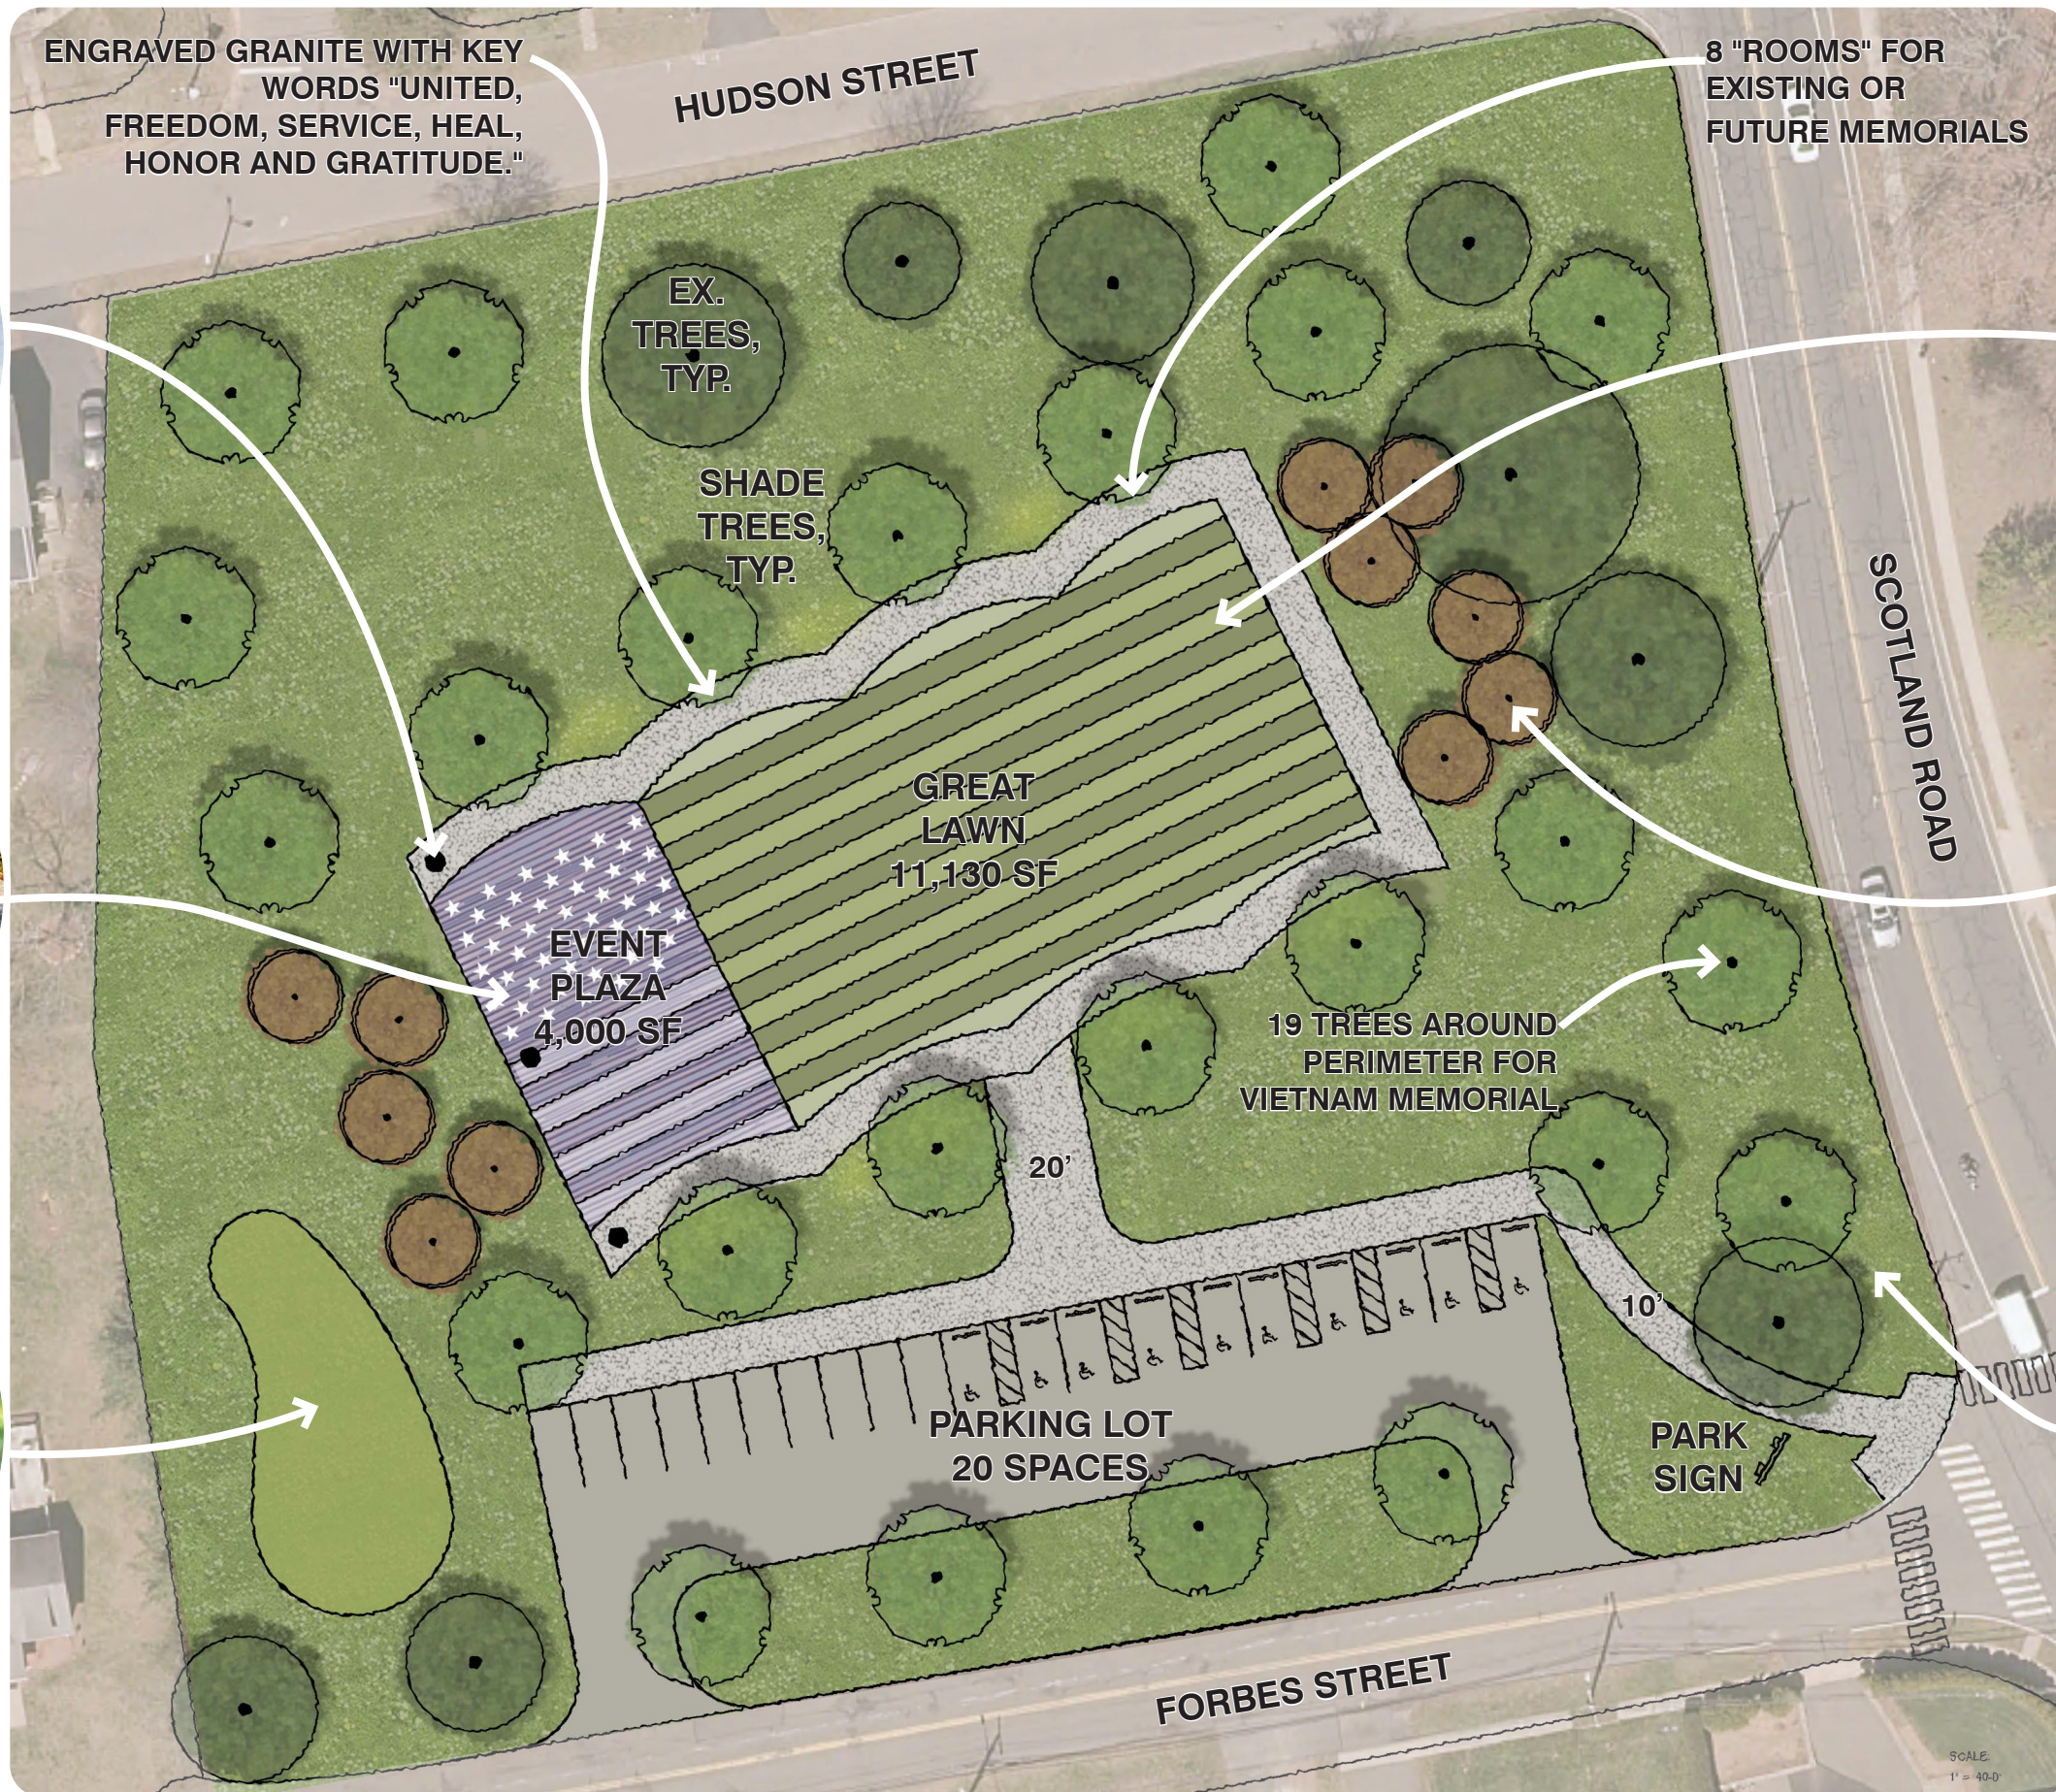

3 FLAG POLES

SEASONAL EVENTS

RAIN GARDEN

STRIPPED LAWN

ORNAMENTAL TREES

MEADOW

SCALE: 1" = 40'

TOWN EAST HARTFORD, CT
BICENTENNIAL PARK
DECEMBER 2, 2021

TRAIL
(7 LAPS EQUALS ±1 MILE)

3 FLAG POLES

NO MOW FESCUE

GATEWAY ARCH

BRICK MEMORIAL SPACE

GREAT LAWN

SCALE: 1" = 40'

TOWN EAST HARTFORD, CT
BICENTENNIAL PARK
DECEMBER 2, 2021

FLAG POLES

PAVILION

SPLIT BOULDERS WITH ENGRAVING

RAIN GARDEN

TERRACE WITH SEATWALL

ENTRANCE

SCALE: 1" = 40'

TOWN EAST HARTFORD, CT
BICENTENNIAL PARK
DECEMBER 2, 2021

AMERICAN GLAG

MILITARY FLAGS

CHERRY TREES

WATER FEATURE
GROUND SPRAY

MEMORIAL AREAS

SHRUBS

TOWN EAST HARTFORD, CT
BICENTENNIAL PARK
 DECEMBER 2, 2021