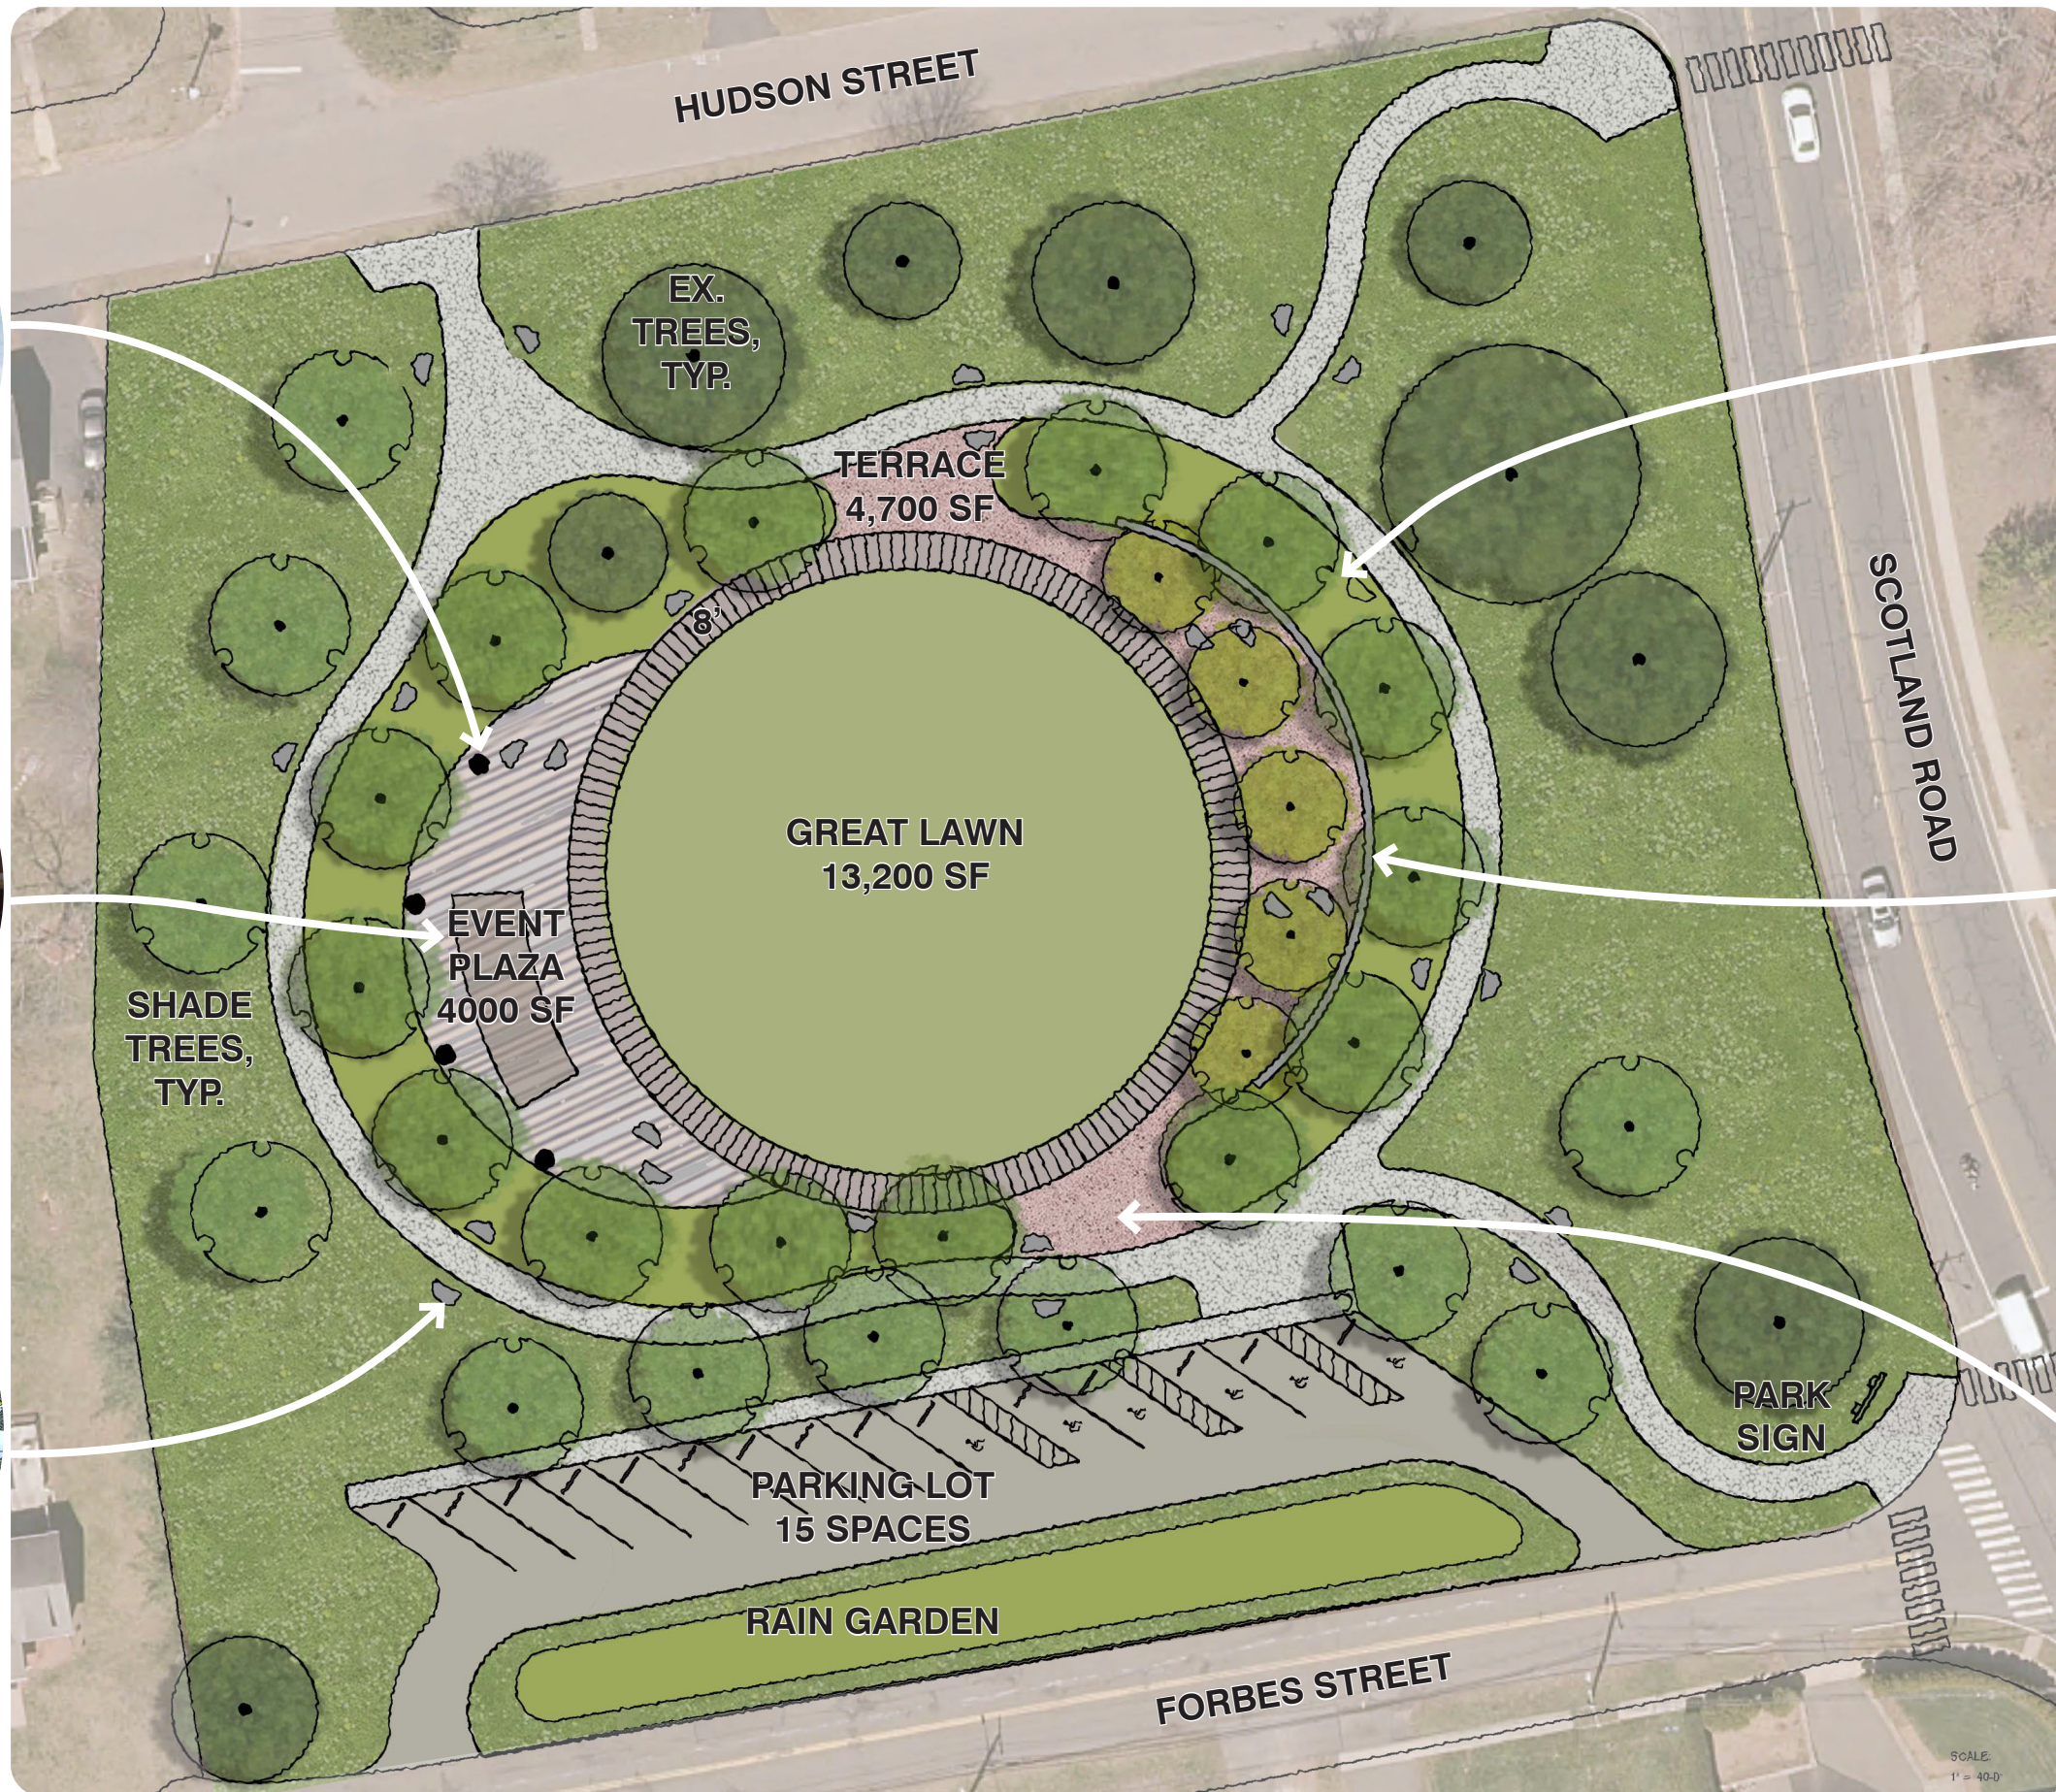

3 FLAG POLES

SEASONAL EVENTS

RAIN GARDEN

STRIPPED LAWN

ORNAMENTAL TREES

MEADOW

SCALE: 1" = 40'

TOWN EAST HARTFORD, CT
BICENTENNIAL PARK
DECEMBER 2, 2021

TRAIL
(7 LAPS EQUALS ±1 MILE)

3 FLAG POLES

NO MOW FESCUE

GATEWAY ARCH

BRICK MEMORIAL SPACE

GREAT LAWN

SCALE: 1" = 40'

TOWN EAST HARTFORD, CT
BICENTENNIAL PARK
DECEMBER 2, 2021

FLAG POLES

PAVILION

SPLIT BOULDERS WITH ENGRAVING

RAIN GARDEN

TERRACE WITH SEATWALL

ENTRANCE

SCALE: 1" = 40'

TOWN EAST HARTFORD, CT
BICENTENNIAL PARK
DECEMBER 2, 2021

AMERICAN GLAG

MILITARY FLAGS

CHERRY TREES

WATER FEATURE
GROUND SPRAY

MEMORIAL AREAS

SHRUBS

TOWN EAST HARTFORD, CT
BICENTENNIAL PARK
 DECEMBER 2, 2021