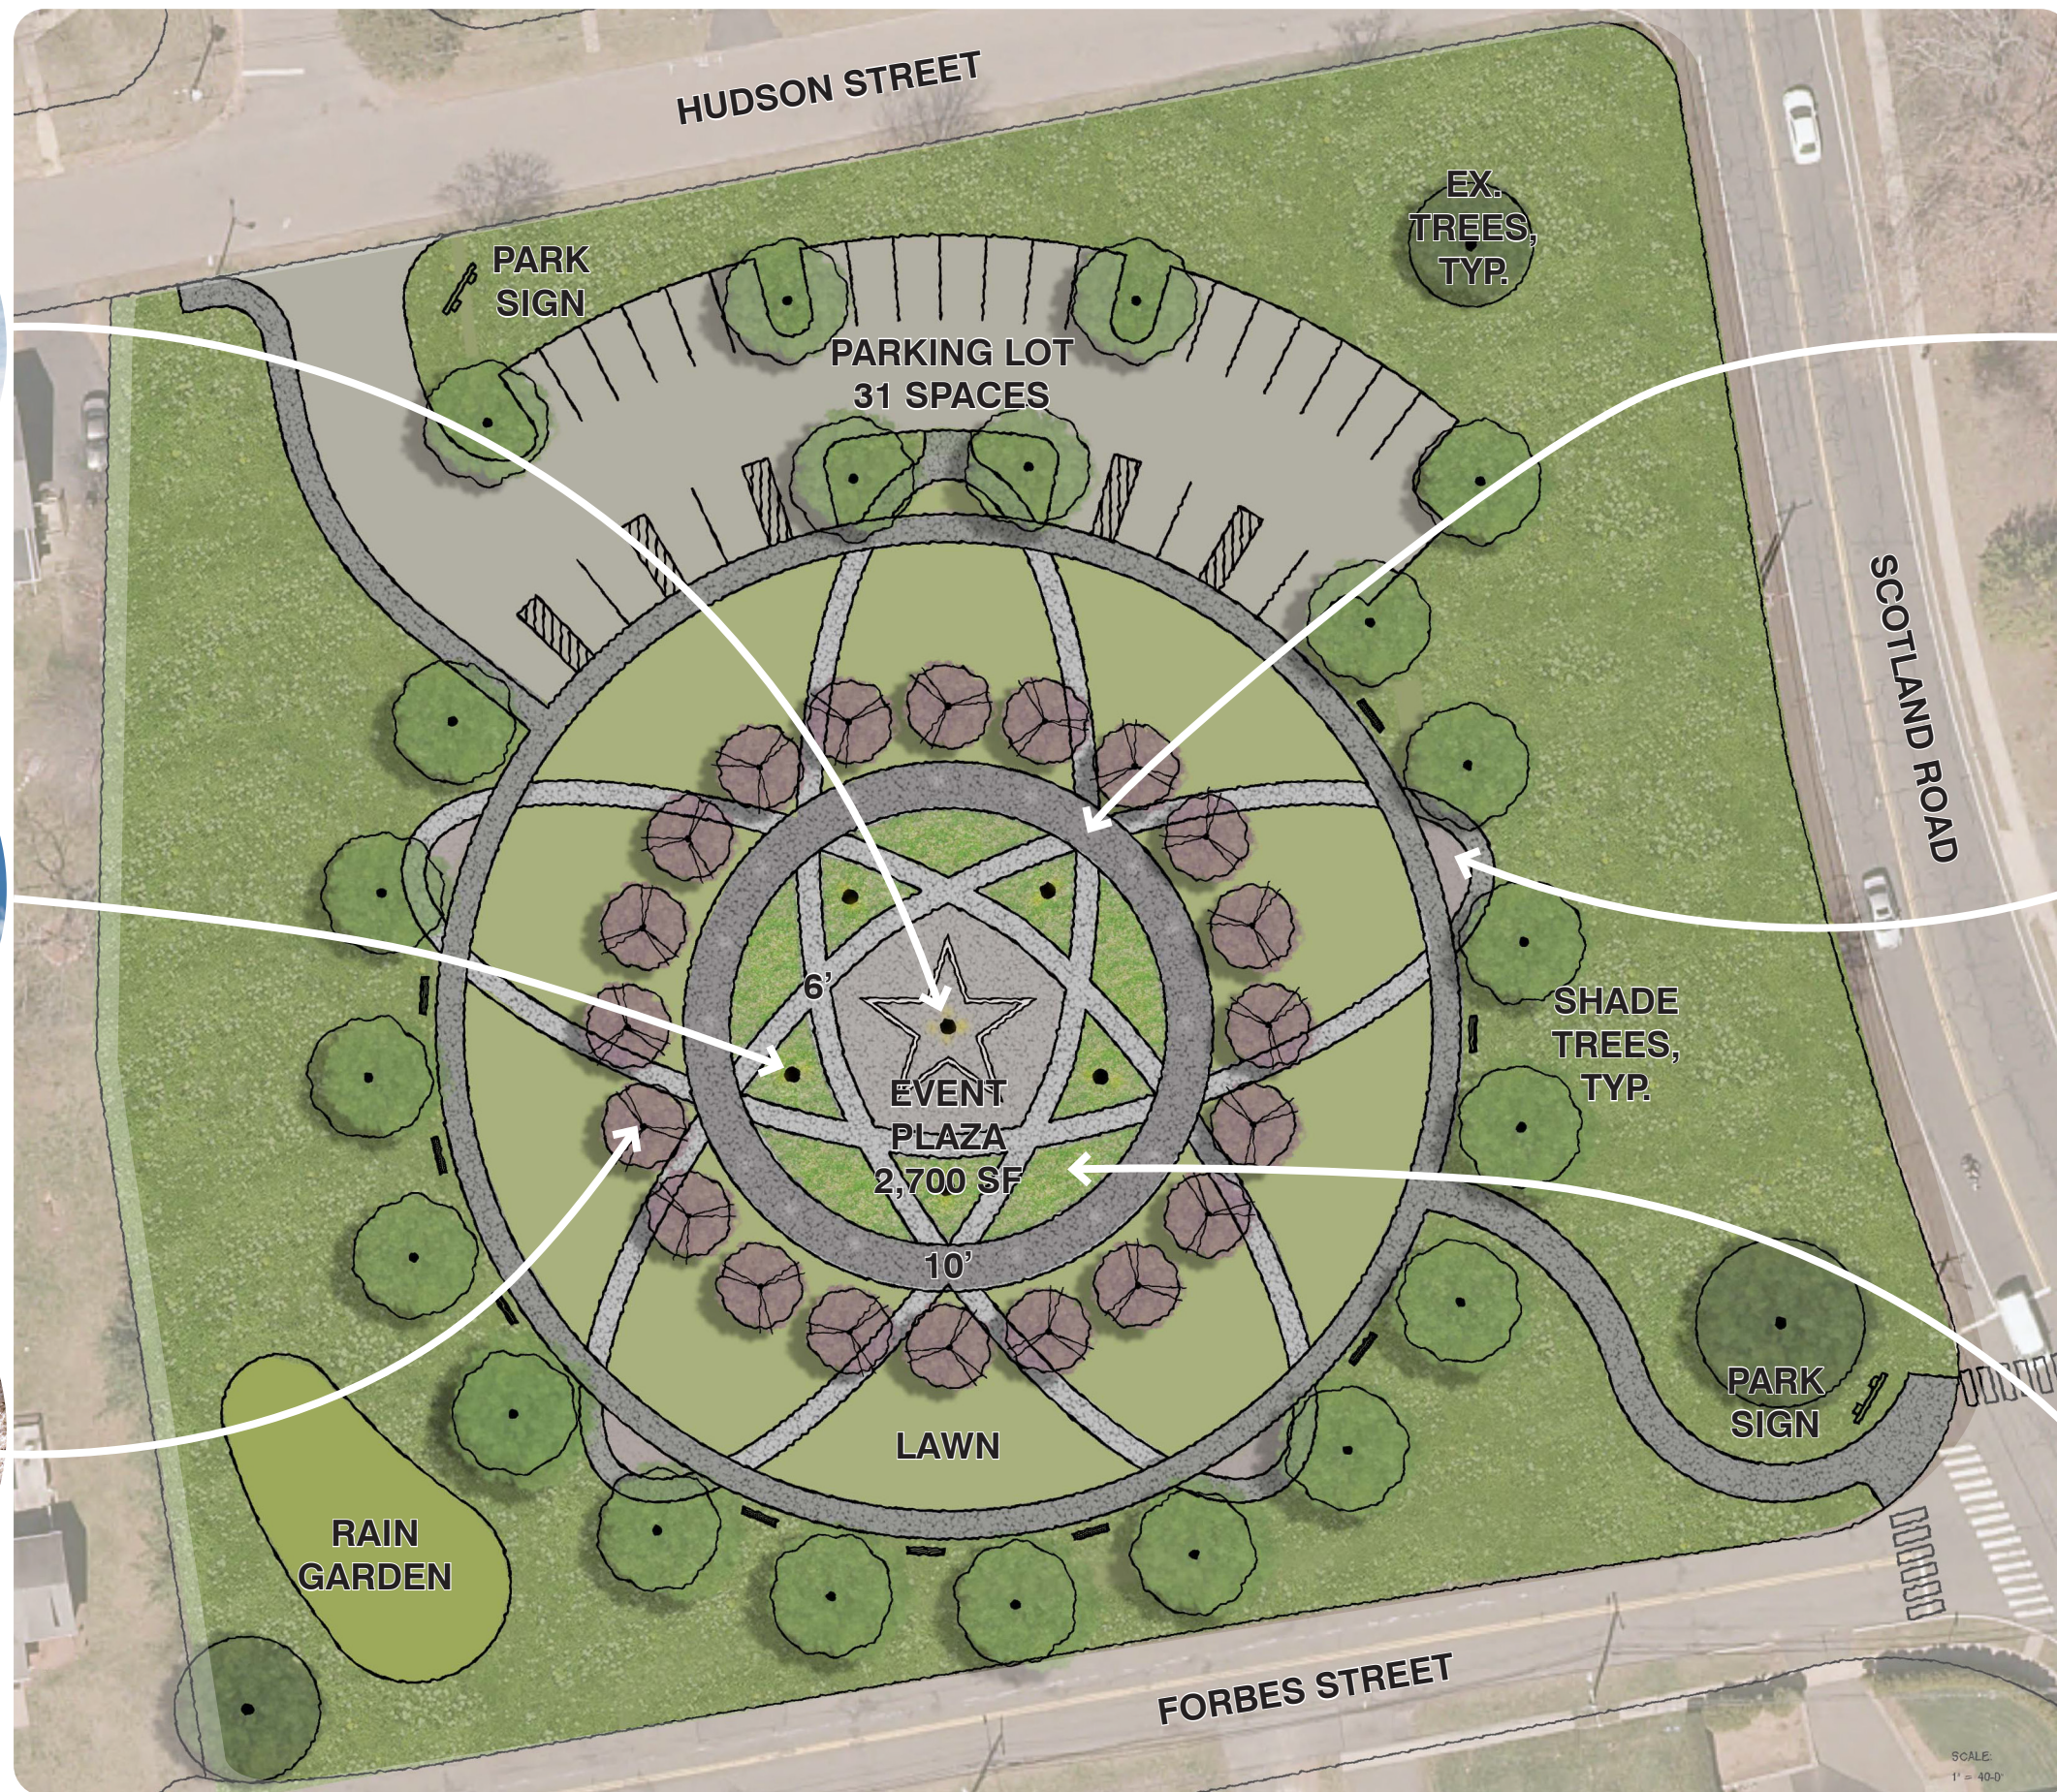

3 FLAG POLES

SEASONAL EVENTS

RAIN GARDEN

STRIPPED LAWN

ORNAMENTAL TREES

MEADOW

SCALE: 1" = 40'

TOWN EAST HARTFORD, CT
BICENTENNIAL PARK
DECEMBER 2, 2021

TRAIL
(7 LAPS EQUALS ±1 MILE)

3 FLAG POLES

NO MOW FESCUE

GATEWAY ARCH

BRICK MEMORIAL SPACE

GREAT LAWN

SCALE: 1" = 40'

TOWN EAST HARTFORD, CT
BICENTENNIAL PARK
DECEMBER 2, 2021

FLAG POLES

PAVILION

SPLIT BOULDERS WITH ENGRAVING

RAIN GARDEN

TERRACE WITH SEATWALL

ENTRANCE

SCALE: 1" = 40'

TOWN EAST HARTFORD, CT
BICENTENNIAL PARK
DECEMBER 2, 2021

AMERICAN GLAG

MILITARY FLAGS

CHERRY TREES

WATER FEATURE
GROUND SPRAY

MEMORIAL AREAS

SHRUBS

TOWN EAST HARTFORD, CT
BICENTENNIAL PARK
 DECEMBER 2, 2021